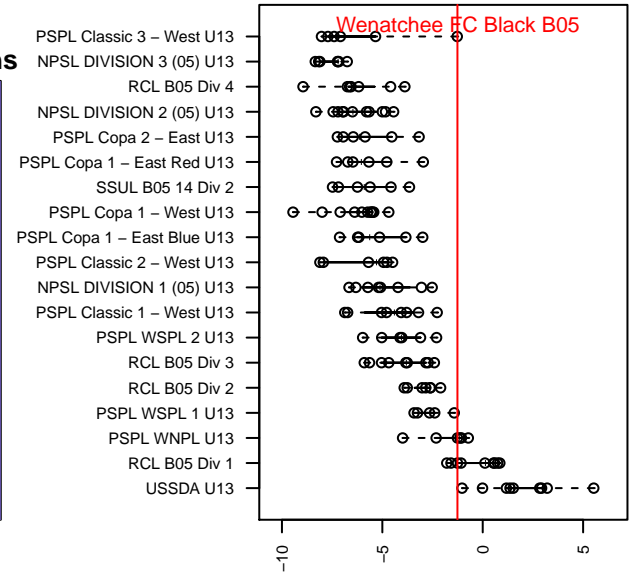

**attack and defense rating
relative to others at age
and all opponents in last 13 months**