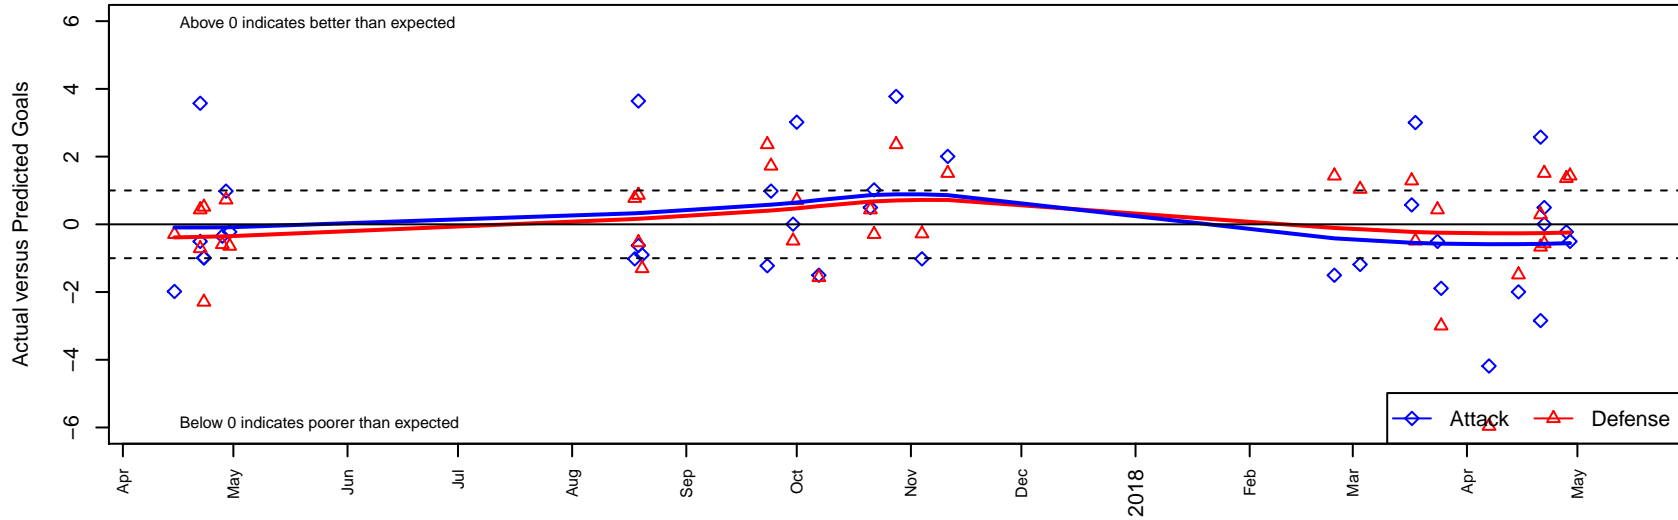

# Wenatchee FC Black B05

Wenatchee FC  
 Wenatchee, WA  
 B05 total strength=1164  
 attack=4.67 defense=2.66  
 fall league = PSPL WNPL U13  
 spr league = Spr PSPL – '05 Super 1– East U1  
 notes= Sitio 2015

alt names used:  
 WENATCHEE FC SITIO B05  
 Wenatchee FC B05 Sito  
 Wenatchee FC B05 Sito  
 WENATCHEE FC SITIO B05 (WA)

Venues played:  
 2016 Spr PSPL SuperLeague 1 U12  
 2016 WA Cup U12 Gold U12  
 2017 NW Champions Cup BOYS 05  
 2017 PSPL WNPL U13  
 2017 Spr PSPL – '05 Super 1– East U13  
 2017 WA Cup U13 Gold U13

**Wenatchee FC Black B05**  
 Dots are actual minus expected GF (blue circles) and GA (red triangles).  
 Blue line is smoothed change in attack strength. Red is smoothed change in defense strength.

**attack and defense variance (black dot)  
relative to other teams  
and top 10 in region**